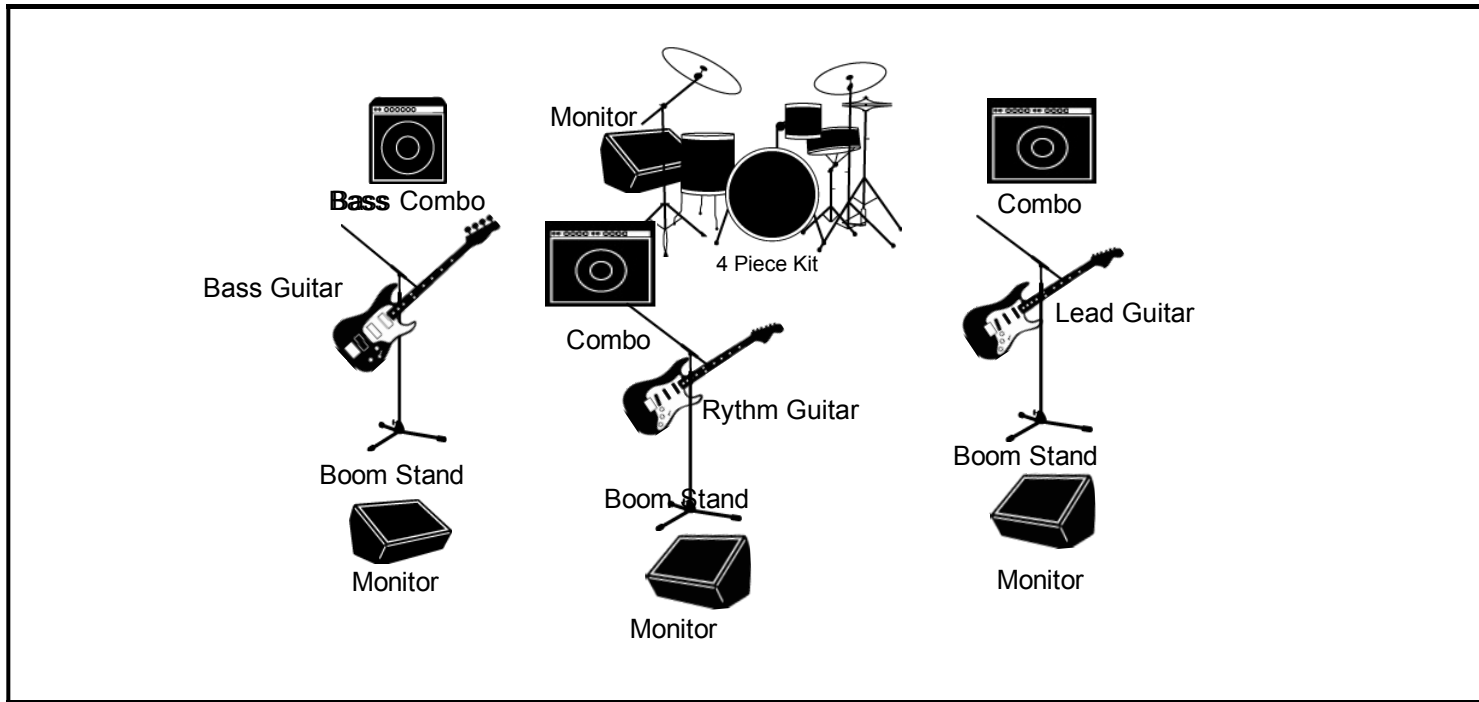

STAGE

NOTES

For larger venues and outdoor engagements, the guitarist may carry two combo amps.

Lead singer also plays harp through his vocal mic.

INPUT LIST

- 3 - Vocal mics (stage left, front center & stage right)
- 2 - Guitar mics
- 1 - Bass DI (stage right)
- 4 - Drum mics minimum (1-Kick, 1-Snare, 2 Overhead)